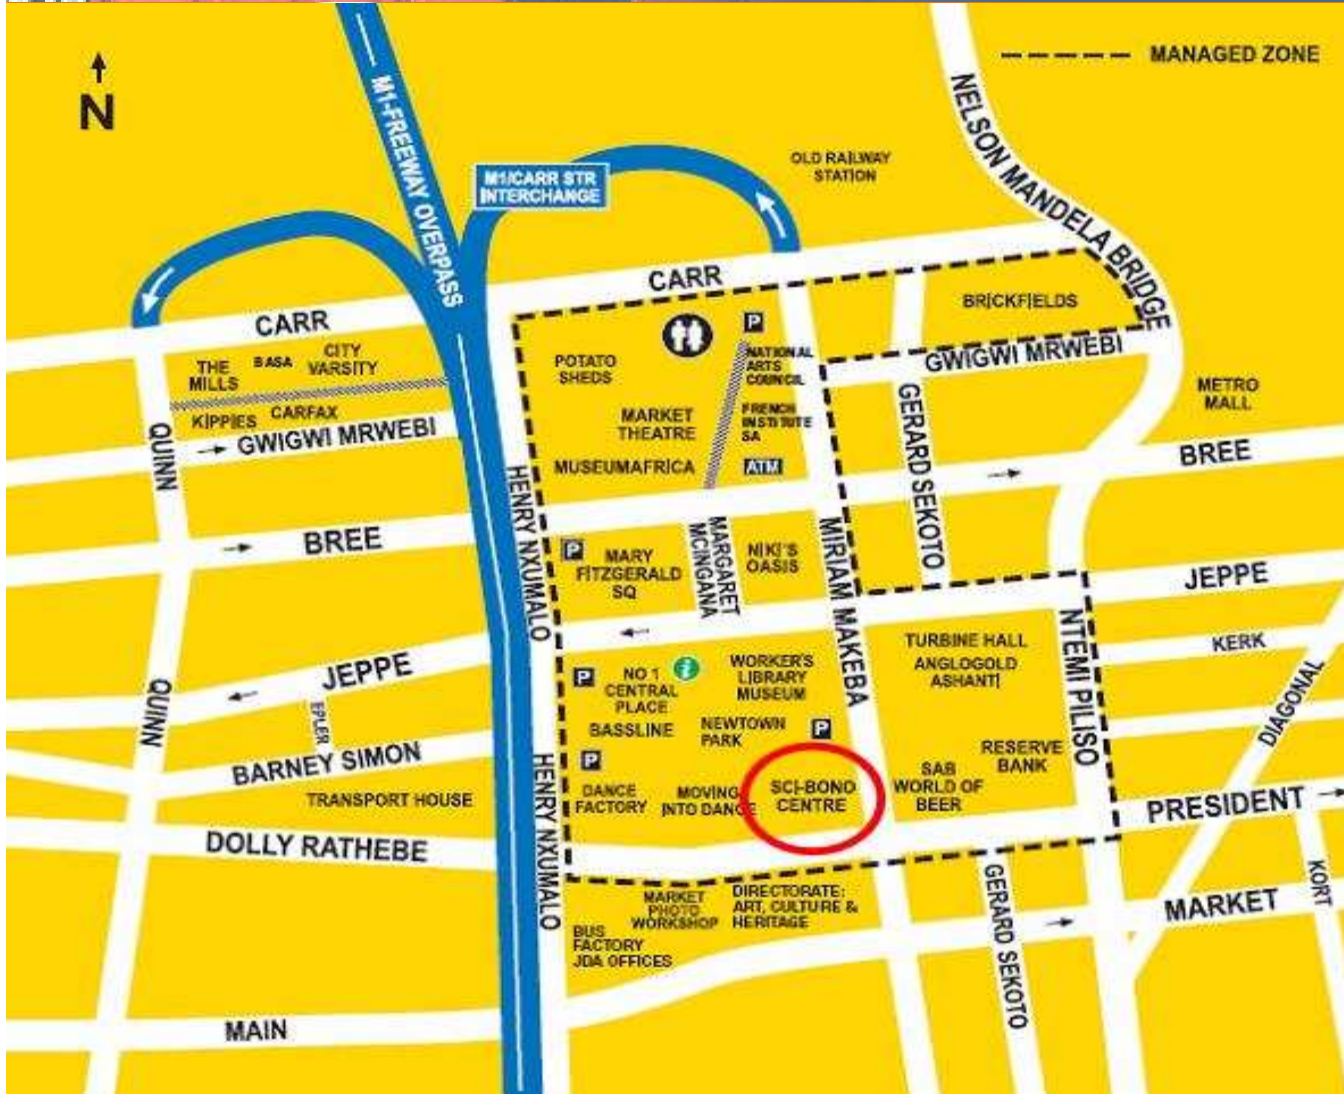

# GETTING TO SCI-BONO

### From the East & West

Take the **M2 East or West** and get onto the **M1 North**.

### From the South

Take the **Carr St** off ramp from the **M1 North**. Turn left into **Carr St**. Turn right into **Miriam Makeba St**. Cross **Gwigi Mrwebi St, Bree St** and **Jeppe St**. Sci-Bono is on the right

### From the North

Take the **Jan Smuts** off ramp from the **M1 South**. Go through Braamfontein and straight over the **Nelson Mandela Bridge**. At the first traffic light, turn right into **Carr St**. At the first traffic light, turn left into **Miriam Makeba St**. Cross **Gwigi Mrwebi St, Bree St** and **Jeppe St**. Sci-Bono is on the right